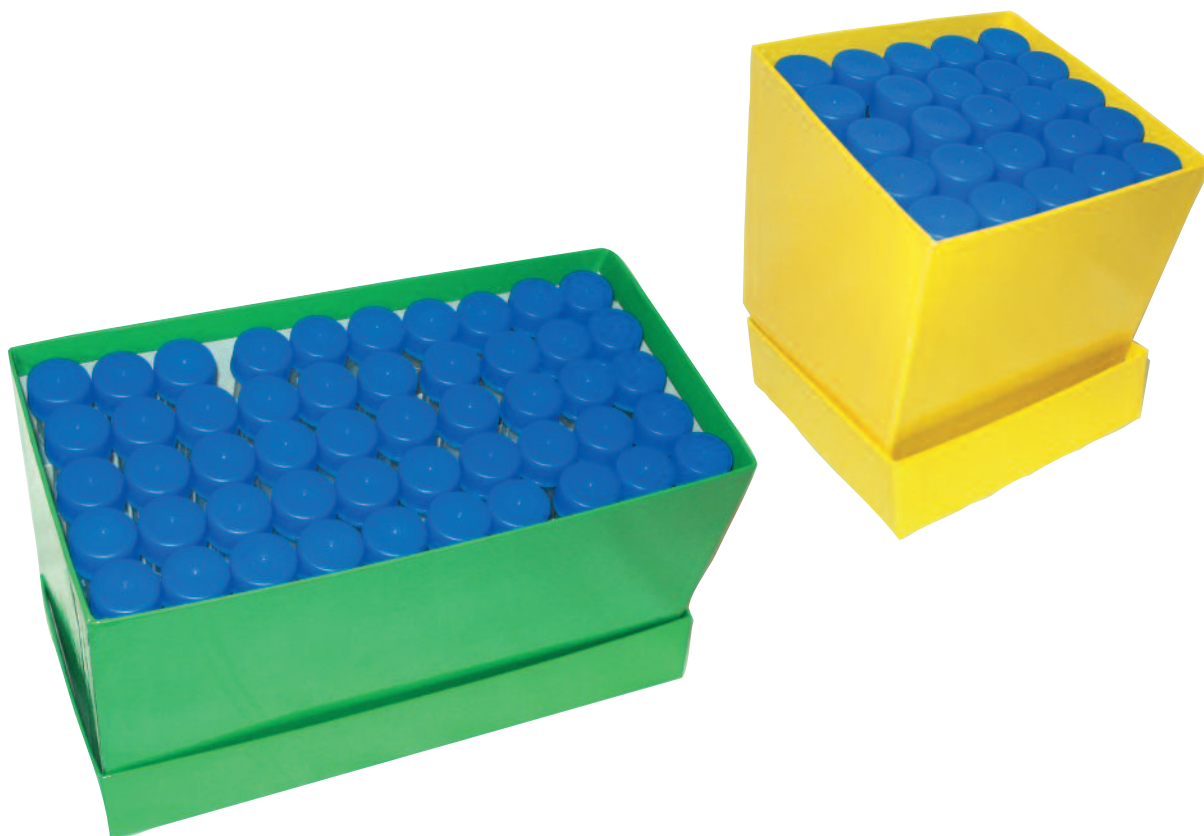

1.5. Lagerboxen Typ C für 15ml Röhrchen

Raster	Farbe	Art. - Nr.	Preis in €
5 x 5 122 x 122 x 128 mm Deckelaußenmaß	weiß	KC551-W	8,49
	weiß, beschichtet	KC552-W	9,70
	blau	KC551-B	9,99
	blau, beschichtet	KC552-B	11,29
	gelb	KC551-Y	9,99
	gelb, beschichtet	KC552-Y	11,29
	grün	KC551-G	9,99
	grün, beschichtet	KC552-G	11,29
	rot	KC551-R	9,99
	rot, beschichtet	KC552-R	11,29

5 x 10 122 x 240 x 128 mm Deckelaußenmaß	weiß	KC5101-W	11,89
	weiß, beschichtet	KC5102-W	13,69
	blau	KC5101-B	14,09
	blau, beschichtet	KC5102-B	15,09
	gelb	KC5101-Y	14,09
	gelb, beschichtet	KC5102-Y	15,09
	grün	KC5101-G	14,09
	grün, beschichtet	KC5102-G	15,09
	rot	KC5101-R	14,09
	rot, beschichtet	KC5102-R	15,09

Raster	Farbe	Art. - Nr.	Preis in €
6 x 6 148 x 148 x 128 mm Deckelaußenmaß	weiß	KC661-W	8,90
	weiß, beschichtet	KC662-W	10,29
	blau	KC661-B	10,59
	blau, beschichtet	KC662-B	11,89
	gelb	KC661-Y	10,59
	gelb, beschichtet	KC662-Y	11,89
	grün	KC661-G	10,59
	grün, beschichtet	KC662-G	11,89
	rot	KC661-R	10,59
	rot, beschichtet	KC662-R	11,89

6 x 12 148 x 291 x 128 mm Deckelaußenmaß	weiß	KC6121-W	12,39
	weiß, beschichtet	KC6122-W	14,29
	blau	KC6121-B	14,69
	blau, beschichtet	KC6122-B	15,29
	gelb	KC6121-Y	14,69
	gelb, beschichtet	KC6122-Y	15,29
	grün	KC6121-G	14,69
	grün, beschichtet	KC6122-G	15,29
	rot	KC6121-R	14,69
	rot, beschichtet	KC6122-R	15,29